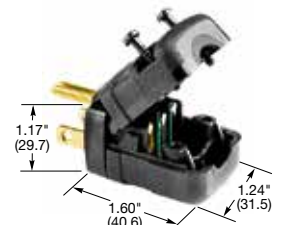

15A 125V
NEMA 5-15P
UL CSA

20A 125V
NEMA 5-20P
UL CSA

IP20
SUITABILITY

Plugs

Insulgrip®

Description	Cord Diameter	Catalog Number	
Black and white nylon.	.230"-.720" (5.8-18.3)	HBL5266C	HBL5366C
Blue and white nylon.	.230"-.720" (5.8-18.3)	HBL5266CBL	-
Black nylon extra large cord clamp.	.360"-.720" (9.1-18.3)	HBL5266EBK	HBL5366EBK
Corrosion resistant yellow nylon.	.230"-.720" (5.8-18.3)	HBL52CM66C	HBL53CM66C
8-position angle plug, black and white nylon.	.325"-.655" (8.3-16.6)	HBL5266CA	HBL5366CA
8-position angle plug, transparent enclosure.	.325"-.655" (8.3-16.6)	HBL5266CAT	-
Anchor lock, black and white nylon.	.230"-.720" (5.8-18.3)	HBL5280C*	-
Anchor lock, corrosion resistant yellow nylon.	.230"-.720" (5.8-18.3)	HBL52CM80C*	-
Finger grip, black neoprene, combination screws. CSA only.	.31"-.43" (7.9-10.9)	HBL5921	-
Fusible, black vinyl housing, slotted screws. CSA only.	.296"-.625" (7.5-15.9)	HBL5299	-

HBL5266C

HBL5266CA

HBL1447

HBL14W47

HBL5965VY

Elastogrip®

Description	Cord Diameter	Catalog Number	
Yellow elastomer, dust tight. IP20 and IP55 SUITABILITY.	.300"-.655" (7.6-16.6)	HBL1447	HBL1433
Yellow elastomer, watertight. IP20 and IP55 SUITABILITY.	.300"-.655" (7.6-16.6)	HBL14W47**	HBL14W33**
Yellow elastomer, watertight. IP65, 66, 67 SUITABILITY.	.375"-.625" (9.5-15.9)	HBL14W47A	HBL14W33A

IP20
SUITABILITY

Valise®

Description	Cord Diameter	Catalog Number	
Yellow nylon.	.220"-.660" (5.6-16.8)	HBL5965VY	HBL5364VY
Black nylon.	.220"-.660" (5.6-16.8)	HBL5965VBLK	HBL5364VBK
Gray nylon.	.220"-.660" (5.6-16.8)	HBL5965VGY	-
Orange nylon, sold in bulk pack of 50.	.220"-.660" (5.6-16.8)	HBL515PVO	-
Insulation displacement terminals, black nylon.	.230"-.360" (5.8-9.1)	HBL5966VBLK	-
Insulation displacement terminals, yellow nylon.	.230"-.360" (5.8-9.1)	HBL5966VY	-