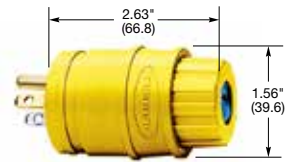

15A 125V
NEMA 5-15P
UL CSA

20A 125V
NEMA 5-20P
UL CSA

IP20
SUITABILITY

Plugs

Insulgrip®

Description	Cord Diameter	Catalog Number	
Black and white nylon.	.230"-.720" (5.8-18.3)	HBL5266C	HBL5366C
Blue and white nylon.	.230"-.720" (5.8-18.3)	HBL5266CBL	-
Black nylon extra large cord clamp.	.360"-.720" (9.1-18.3)	HBL5266EBK	HBL5366EBK
Corrosion resistant yellow nylon.	.230"-.720" (5.8-18.3)	HBL52CM66C	HBL53CM66C
8-position angle plug, black and white nylon.	.325"-.655" (8.3-16.6)	HBL5266CA	HBL5366CA
8-position angle plug, transparent enclosure.	.325"-.655" (8.3-16.6)	HBL5266CAT	-
Anchor lock, black and white nylon.	.230"-.720" (5.8-18.3)	HBL5280C*	-
Anchor lock, corrosion resistant yellow nylon.	.230"-.720" (5.8-18.3)	HBL52CM80C*	-
Finger grip, black neoprene, combination screws. CSA only.	.31"-.43" (7.9-10.9)	HBL5921	-
Fusible, black vinyl housing, slotted screws. CSA only.	.296"-.625" (7.5-15.9)	HBL5299	-

HBL5266C

HBL5266CA

HBL1447

HBL14W47

HBL5965VY

Elastogrip®

Description	Cord Diameter	Catalog Number	
Yellow elastomer, dust tight. IP20 and IP55 SUITABILITY.	.300"-.655" (7.6-16.6)	HBL1447	HBL1433
Yellow elastomer, watertight. IP20 and IP55 SUITABILITY.	.300"-.655" (7.6-16.6)	HBL14W47**	HBL14W33**
Yellow elastomer, watertight. IP65, 66, 67 SUITABILITY.	.375"-.625" (9.5-15.9)	HBL14W47A	HBL14W33A

IP20
SUITABILITY

Valise®

Description	Cord Diameter	Catalog Number	
Yellow nylon.	.220"-.660" (5.6-16.8)	HBL5965VY	HBL5364VY
Black nylon.	.220"-.660" (5.6-16.8)	HBL5965VBLK	HBL5364VBK
Gray nylon.	.220"-.660" (5.6-16.8)	HBL5965VGY	-
Orange nylon, sold in bulk pack of 50.	.220"-.660" (5.6-16.8)	HBL515PVO	-
Insulation displacement terminals, black nylon.	.230"-.360" (5.8-9.1)	HBL5966VBLK	-
Insulation displacement terminals, yellow nylon.	.230"-.360" (5.8-9.1)	HBL5966VY	-