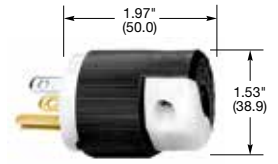

15A 125V
NEMA 5-15P
UL CSA

20A 125V
NEMA 5-20P
UL CSA

IP20
SUITABILITY

Plugs

Insulgrip®

Description	Cord Diameter	Catalog Number	
Black and white nylon.	.230"-.720" (5.8-18.3)	HBL5266C	HBL5366C
Blue and white nylon.	.230"-.720" (5.8-18.3)	HBL5266CBL	-
Black nylon extra large cord clamp.	.360"-.720" (9.1-18.3)	HBL5266EBK	HBL5366EBK
Corrosion resistant yellow nylon.	.230"-.720" (5.8-18.3)	HBL52CM66C	HBL53CM66C
8-position angle plug, black and white nylon.	.325"-.655" (8.3-16.6)	HBL5266CA	HBL5366CA
8-position angle plug, transparent enclosure.	.325"-.655" (8.3-16.6)	HBL5266CAT	-
Anchor lock, black and white nylon.	.230"-.720" (5.8-18.3)	HBL5280C*	-
Anchor lock, corrosion resistant yellow nylon.	.230"-.720" (5.8-18.3)	HBL52CM80C*	-
Finger grip, black neoprene, combination screws. CSA only.	.31"-.43" (7.9-10.9)	HBL5921	-
Fusible, black vinyl housing, slotted screws. CSA only.	.296"-.625" (7.5-15.9)	HBL5299	-

HBL5266C

HBL5266CA

HBL1447

HBL14W47

HBL5965VY

Elastogrip®

Description	Cord Diameter	Catalog Number	
Yellow elastomer, dust tight. IP20 and IP55 SUITABILITY.	.300"-.655" (7.6-16.6)	HBL1447	HBL1433
Yellow elastomer, watertight. IP20 and IP55 SUITABILITY.	.300"-.655" (7.6-16.6)	HBL14W47**	HBL14W33**
Yellow elastomer, watertight. IP65, 66, 67 SUITABILITY.	.375"-.625" (9.5-15.9)	HBL14W47A	HBL14W33A

IP20
SUITABILITY

Valise®

Description	Cord Diameter	Catalog Number	
Yellow nylon.	.220"-.660" (5.6-16.8)	HBL5965VY	HBL5364VY
Black nylon.	.220"-.660" (5.6-16.8)	HBL5965VBLK	HBL5364VBK
Gray nylon.	.220"-.660" (5.6-16.8)	HBL5965VGY	-
Orange nylon, sold in bulk pack of 50.	.220"-.660" (5.6-16.8)	HBL515PVO	-
Insulation displacement terminals, black nylon.	.230"-.360" (5.8-9.1)	HBL5966VBLK	-
Insulation displacement terminals, yellow nylon.	.230"-.360" (5.8-9.1)	HBL5966VY	-