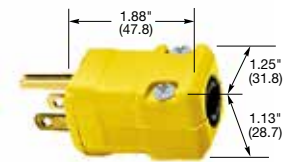

15A 125V
NEMA 5-15P
UL CSA

20A 125V
NEMA 5-20P
UL CSA

IP20
SUITABILITY

Plugs

Insulgrip®

Description	Cord Diameter	Catalog Number	
Black and white nylon.	.230"-.720" (5.8-18.3)	HBL5266C	HBL5366C
Blue and white nylon.	.230"-.720" (5.8-18.3)	HBL5266CBL	-
Black nylon extra large cord clamp.	.360"-.720" (9.1-18.3)	HBL5266EBK	HBL5366EBK
Corrosion resistant yellow nylon.	.230"-.720" (5.8-18.3)	HBL52CM66C	HBL53CM66C
8-position angle plug, black and white nylon.	.325"-.655" (8.3-16.6)	HBL5266CA	HBL5366CA
8-position angle plug, transparent enclosure.	.325"-.655" (8.3-16.6)	HBL5266CAT	-
Anchor lock, black and white nylon.	.230"-.720" (5.8-18.3)	HBL5280C*	-
Anchor lock, corrosion resistant yellow nylon.	.230"-.720" (5.8-18.3)	HBL52CM80C*	-
Finger grip, black neoprene, combination screws. CSA only.	.31"-.43" (7.9-10.9)	HBL5921	-
Fusible, black vinyl housing, slotted screws. CSA only.	.296"-.625" (7.5-15.9)	HBL5299	-

HBL5266C

HBL5266CA

HBL1447

HBL14W47

HBL5965VY

Elastogrip®

Description	Cord Diameter	Catalog Number	
Yellow elastomer, dust tight. IP20 and IP55 SUITABILITY.	.300"-.655" (7.6-16.6)	HBL1447	HBL1433
Yellow elastomer, watertight. IP20 and IP55 SUITABILITY.	.300"-.655" (7.6-16.6)	HBL14W47**	HBL14W33**
Yellow elastomer, watertight. IP65, 66, 67 SUITABILITY.	.375"-.625" (9.5-15.9)	HBL14W47A	HBL14W33A

IP20
SUITABILITY

Valise®

Description	Cord Diameter	Catalog Number	
Yellow nylon.	.220"-.660" (5.6-16.8)	HBL5965VY	HBL5364VY
Black nylon.	.220"-.660" (5.6-16.8)	HBL5965VBLK	HBL5364VBK
Gray nylon.	.220"-.660" (5.6-16.8)	HBL5965VGY	-
Orange nylon, sold in bulk pack of 50.	.220"-.660" (5.6-16.8)	HBL515PVO	-
Insulation displacement terminals, black nylon.	.230"-.360" (5.8-9.1)	HBL5966VBLK	-
Insulation displacement terminals, yellow nylon.	.230"-.360" (5.8-9.1)	HBL5966VY	-